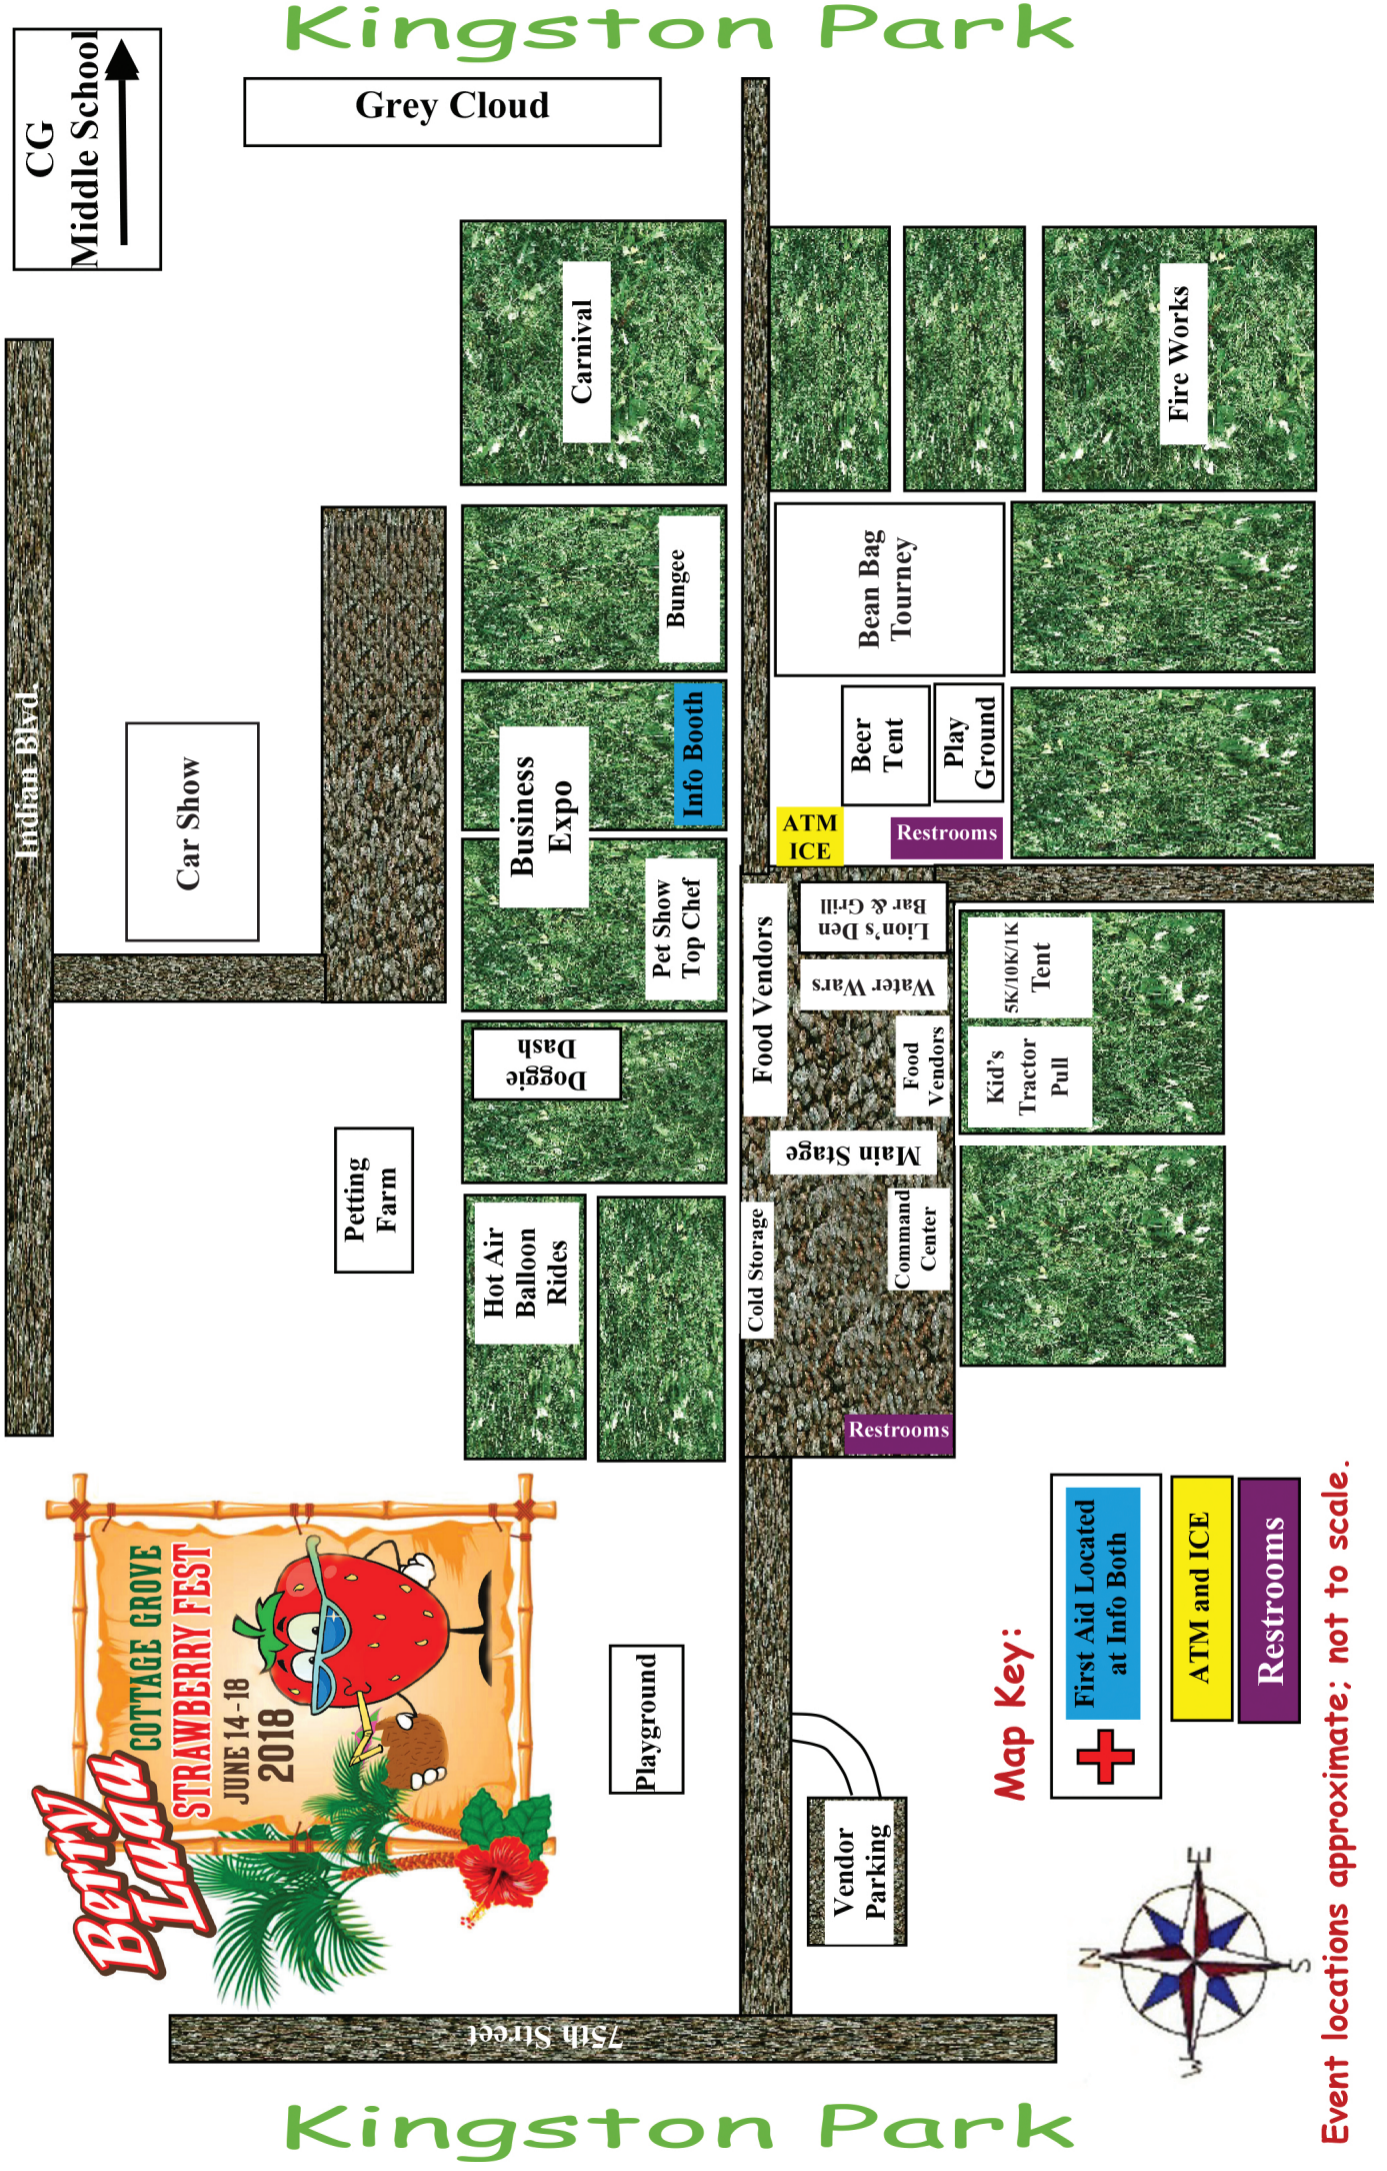

Strawberry Fest 2018 - Event Map - June 14 - 18

Map Key:

-  First Aid Located at Info Booth
-  ATM and ICE
-  Restrooms

Event locations approximate; not to scale.